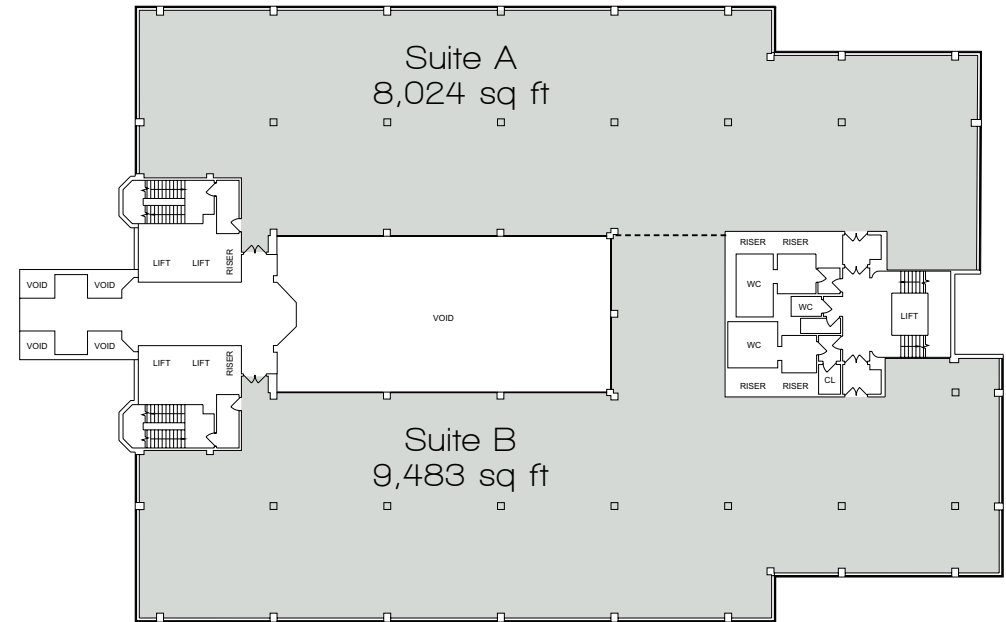

# IMPERIAL PLACE

BOREHAMWOOD WD6 1JN

## FOUR

17,507 SQ FT (1,626.4 SQ M)

First floor

Potential subdivision options