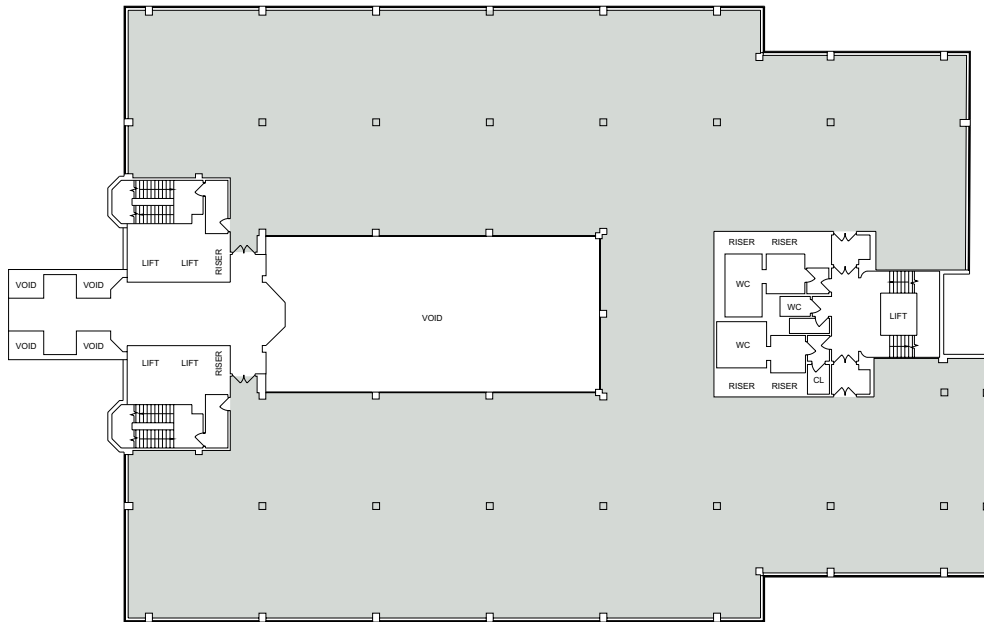

# IMPERIAL PLACE

BOREHAMWOOD WD6 1JN

## FOUR

17,507 SQ FT (1,626.4 SQ M)

First floor

Potential subdivision options